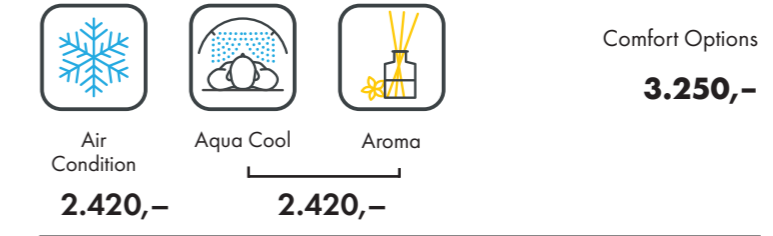

OPTIONAL FEATURES

PRICE EXCL. VAT IN EURO