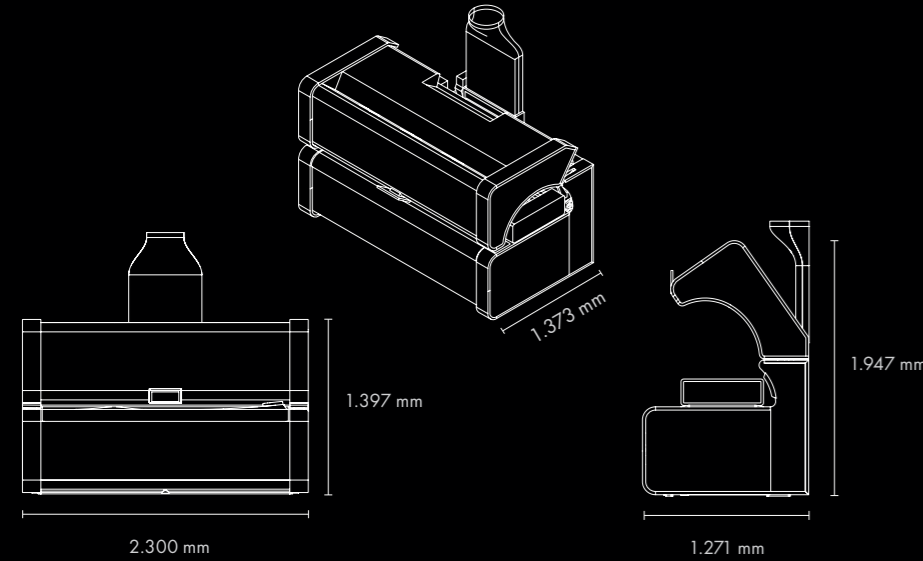

K7 S

Infinity Mirror | extraSun

K6 S

Infinity Mirror | hybridSun

K7

Infinity Mirror | vitaSun

Dimensions (of the K7S, K6S, K7, K6 and K5)	Length x Width x Height
Closed:	2.300 mm x 1.349 mm x 1.397 mm
Open:	2.300 mm x 1.271 mm x 1.947 mm
Hight with exhaust:	2.096 mm