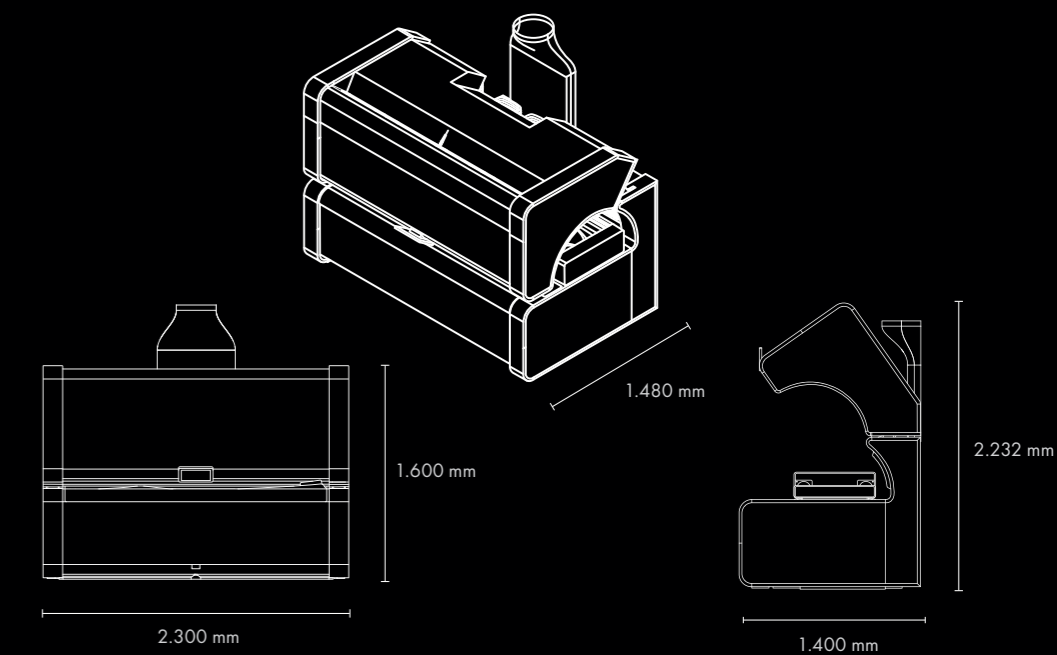

Dimensions

	(Length x Width x Height)
Closed:	2.300 mm x 1.480 mm x 1.600 mm
Open:	2.300 mm x 1.400 mm x 2.232 mm

SUNSPHERE PRO

THE WORLD'S FIRST FULL LED-FACIAL WITH UVB-LEDs.

NEW!
SUNSPHERE PRO
OPTIMIZED
PERFORMANCE