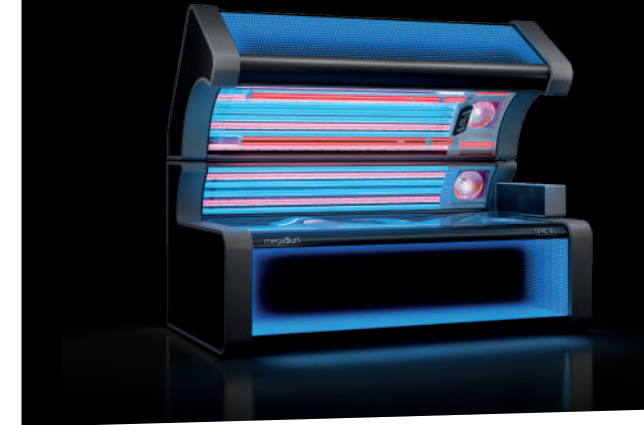

K5

DECOR AND POWER SYSTEM

PRICE EXCL. VAT IN EURO

electronic Power

K5 | InfinityMirror

SUPER POWER (100W/120W) **27.895,-**

TWIN POWER (160W/120W) **28.995,-**

ULTRA POWER (160W/180W)

K5 | LightArt Acryl

SUPER POWER (100W/120W) **26.995,-**

TWIN POWER (160W/120W) **28.095,-**

ULTRA POWER (160W/180W)

COLOR

Stone Grey

UV COMPONENTS AND PERFORMANCE

Nominal Power

min 7,1 kW / max. 10,5 (with AC)

K5 extraSun

Configuration	36 x pureSunlight lamps	max. 180 W
	2 x extraSunlight lamps	max. 180 W
	3 x pureFacials	max. 700 W
	>2000 x Nano Beauty LEDs	

K5 hybridSun

Configuration	24 x pureSunlight lamps	max. 180 W
	14 x smartSunlight lamps	max. 180 W
	3 x pureFacials	max. 700 W
	>2000 x Nano Beauty LEDs	

K5 pureSun

Configuration	38 x pureSunlight lamps	max. 180 W
	3 x pureFacials	max. 700 W
	>2000 x Nano Beauty LEDs	

STANDARD

pureFacials

Beauty Booster Pro

LightSelect

7" Smart Control

AirBreeze Body

AirBreeze Face

Ethernet

KBL 8

Wireless Charging

WLAN

OPTIONAL FEATURES

PRICE EXCL. VAT IN EURO

Air Condition

AirCon Package

2.420,-

3D Soundbar

Web Radio

VoiceAssist

Bluetooth

Sound Package

1.415,-

ACCESSOIRES

PRICE EXCL. VAT IN EURO

• Exhaust air duct	560,-
• Exhaust air hose (Ø 300 mm, length 3m, 2 hose clamps)	145,-
• Thermostatic cabin temperature controlling	280,-
• megaTimer	350,-

STARTING AT
27.895,-
PRICE EXCL. VAT IN EURO