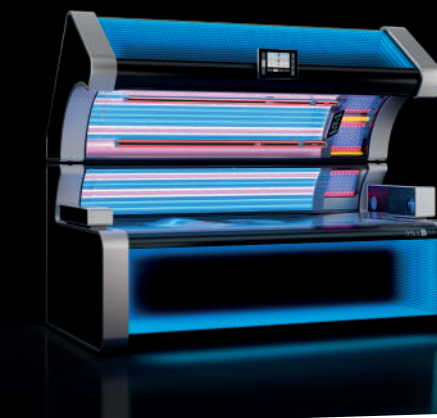

ACCESSOIRES

PRICE EXCL. VAT IN EURO

• Exhaust air duct	560,-
• Exhaust air hose (Ø 300 mm, length 3m, 2 hose clamps)	145,-
• Thermostatic cabin temperature controlling	280,-
• megaTimer	350,-

STARTING AT
43.845,-
PRICE EXCL. VAT IN EURO