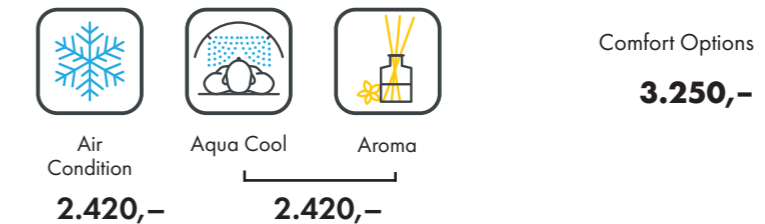

K6 extraSun

Configuration		max.
36 x pureSunlight lamps (170 cm & 190 cm)		200 W
6 x extraSunlight lamps (170 cm)		200 W
4 x pureFacials		700 W
2 x SunSphere Shoulders*		20 W
>2000 x Nano Beauty LEDs		

K6 hybridSun

Configuration		max.
28 x pureSunlight lamps (170 cm & 190 cm)		200 W
14 x smartSunlight lamps (170 cm & 190 cm)		200 W
4 x pureFacials		700 W
2 x SunSphere Shoulders*		20 W
>2000 x Nano Beauty LEDs		

STANDARD

OPTIONAL FEATURES

PRICE EXCL. VAT IN EURO

Comfort Options
3.250,-

Sound Package
1.415,-

Sound & SunSphere Shoulders
2.495,-

Display Package
1.615,-

Fan
295,-