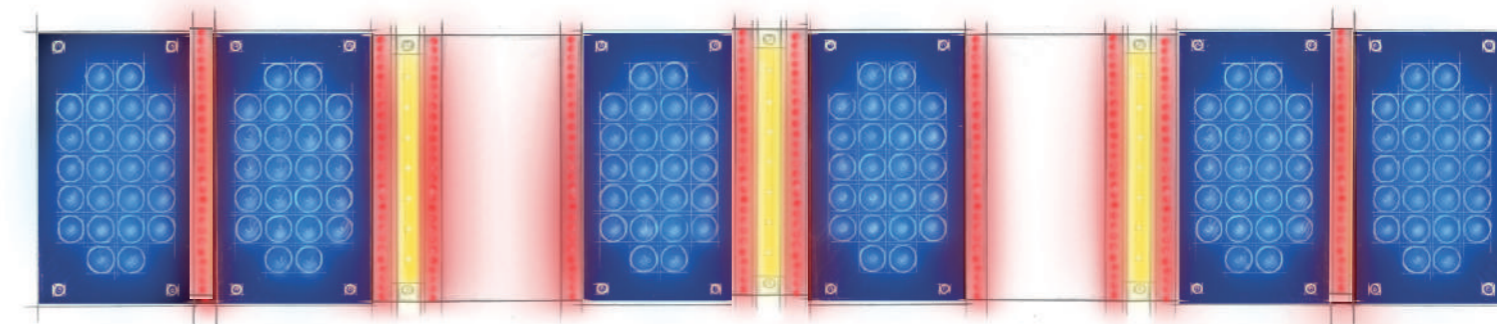

SUNSPHERE PRO

THE WORLD'S FIRST FULL LED-FACIAL WITH UVB-LEDs.

NEW!
SUNSPHERE PRO
OPTIMIZED
PERFORMANCE

SPECTRAL-UPGRADE

The new and improved version of SunSphere Pro is designed for maximum direct pigmentation. Using a spectral adjustment, the new system achieves a 30% increase in performance and ensures even more tanning performance in the facial and décolleté areas.

AN LED-TECHNOLOGY MORE INDIVIDUAL THAN EVER

PIGMENT DARKENING

144 UVA LEDs with aspherical lenses

A beautiful tan - just the way you like it. 144 blue UVA-LEDs guarantee the optimum amount of direct pigmentation provided to the face and décolleté.

VITAMIN D

21 UVB LEDs

The 21 yellow UVB-LEDs achieve an optimally balanced build-up of pigment and vitamin D. A completely new tanning sensation.

COLLAGEN - BUILD UP

850 Nano Beauty LEDs

BeautyBooster Pro care for the face and décolleté while tanning and stimulate the oxygen supply in the skin. For a stunning complexion and a velvety-soft skin feeling.

EFFICIENT PERFORMANCE INCREASE

SunSphere Pro
Facials

Compared to the proven SunSphere LED technology that provides ideal illumination in the K6S, K7S and P9S the SunSphere Pro technology in the K9S achieves an even better tanning performance.