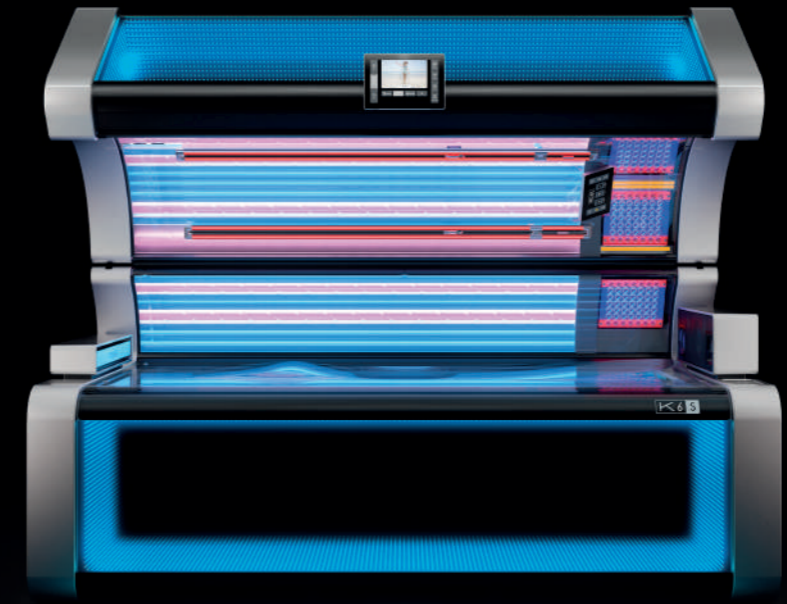

LIGHTSELECT

Strong design meets innovative technology.

A mesmerizing combination of form and light, creates a whole new feeling of ultimate relaxation during a short holiday. The UV spectra, which are perfectly adjusted by KBL, stimulate vitamin D formation, caress the skin with red light, strengthen the immune system and give a natural tan. It's your choice.

K7 S

Infinity Mirror | extraSun

K6 S

Infinity Mirror | hybridSun

K7

Infinity Mirror | vitaSun

Dimensions (of the K7S, K6S, K7, K6 and K5)	Length x Width x Height
Closed:	2.300 mm x 1.349 mm x 1.397 mm
Open:	2.300 mm x 1.271 mm x 1.947 mm
Hight with exhaust:	2.096 mm