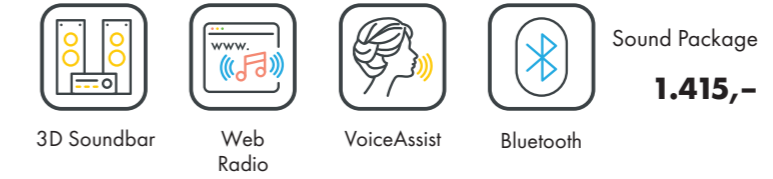

OPTIONAL FEATURES

PRICE EXCL. VAT IN EURO