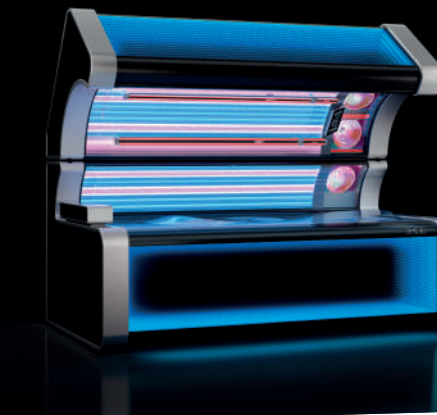

ACCESSOIRES PRICE EXCL. VAT IN EURO

• Exhaust air duct	560,-
• Exhaust air hose (Ø 300 mm, length 3m, 2 hose clamps)	145,-
• Thermostatic cabin temperature controlling	280,-
• megaTimer	350,-

*Optional Feature

**vitaSun is supplemented with blue LEDs