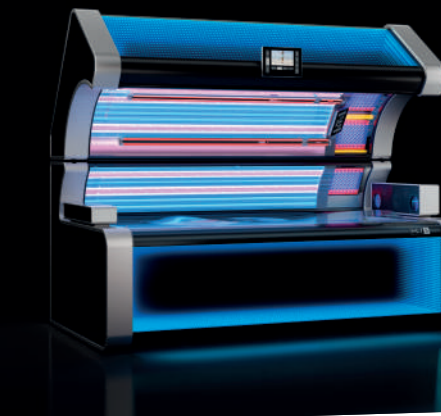

ACCESSOIRES

PRICE EXCL. VAT IN EURO

• Exhaust air duct	560,-
• Exhaust air hose (Ø 300 mm, length 3m, 2 hose clamps)	145,-
• Thermostatic cabin temperature controlling	280,-
• megaTimer	350,-

STARTING AT
47.745,-
PRICE EXCL. VAT IN EURO