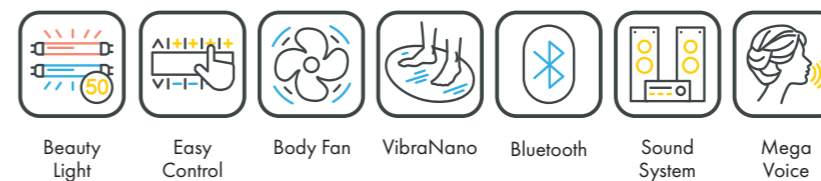

STANDARD

WELLNESS PACKAGE

1.890,-

ACCESSOIRES

Price excl. VAT in Euro

- Exhaust air duct with Exhaust air hose (Ø 300 mm, white, length 3 m, 2 hose clamps) 195,-
- Loudspeakers 185,-
- megaTimer 350,-