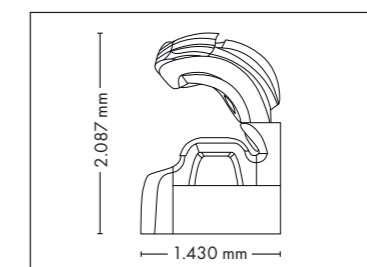

Nominal power min. 11,1 kW / max. 12,5 kW (with AC)

UNIT DIMENSIONS

Closed (length x width x height)
2.397 mm x 1.502 mm x 1.597 mm

Open (length x width x height)
2.397 mm x 1.502 mm x 1.998 mm

COLOR

NEW TECHNOLOGY

Nominal power min. 13,2 kW / max. 14,6 kW (with AC)

Colors are available for all UV-configurations

UNIT DIMENSIONS

Closed (length x width x height)
2.397 mm x 1.502 mm x 1.597 mm

Open (length x width x height)
2.397 mm x 1.502 mm x 1.998 mm

Colors are available for all UV-configurations

UNIT DIMENSIONS

Closed (length x width x height)
2.384 mm x 1.430 mm x 1.713 mm

Open (length x width x height)
2.384 mm x 1.430 mm x 2.087 mm

COLOR

STANDARD

STANDARD