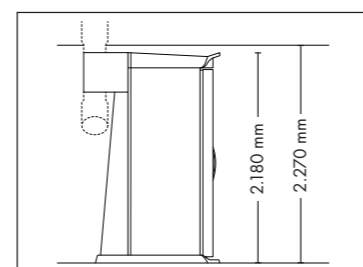

UNIT DIMENSIONS

Closed (length x width x height)
1.400 mm x 1.405 mm x 2.180 mm

Open (length x width x height)
1.400 mm x 1.963 mm x 2.180 mm

COLOR

STANDARD

OPTIONAL FEATURES

5.595,- 1.065,-

SOUND SYSTEM

UV COMPONENTS AND PERFORMANCE

Price excl. VAT in Euro

Beauty Shaper

22.315,-

Lamps 50 x beautyLight lamps (190 cm)

180 W

Nominal power 11 kW

UNIT DIMENSIONS

Closed (length x width x height)
1.400 mm x 1.405 mm x 2.180 mm

Open (length x width x height)
1.400 mm x 1.963 mm x 2.180 mm

STANDARD

WELLNESS PACKAGE

1.890,-

ACCESSOIRES

Price excl. VAT in Euro

- Exhaust air duct with Exhaust air hose (Ø 300 mm, white, length 3 m, 2 hose clamps) 195,-
- Loudspeakers 185,-
- megaTimer 350,-

VIBRANANO

UNIT DIMENSIONS (length x width x height)

Option 1 (length x width x height)

778 mm x 645 mm x 123 mm

Option 2 (length x width x height)

762 mm x 572 mm x 123 mm

MODEL Price excl. VAT in Euro

vibraNano **5.595,-**