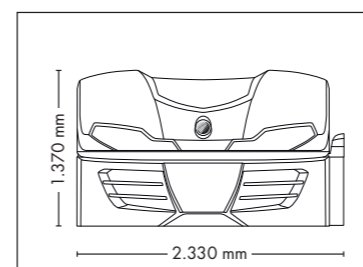

FULLY EQUIPED

UNIT DIMENSIONS

Closed (length x width x height)
2.384 mm x 1.430 mm x 1.534 mm

Open (length x width x height)
2.384 mm x 1.430 mm x 1.942 mm

STANDARD

OPTIONAL FEATURES

1.790,- 1.425,- 995,-

POWER PACKAGE

UNIT DIMENSIONS

Closed (length x width x height)
2.384 mm x 1.430 mm x 1.534 mm

Open (length x width x height)
2.384 mm x 1.430 mm x 1.942 mm

STANDARD

OPTIONAL FEATURES

SOUND SYSTEM

POWER PACKAGE

ACCESSOIRES

UNIT DIMENSIONS

Closed (length x width x height)
2.330 mm x 1.610 mm x 1.480 mm

Open (length x width x height)
2.330 mm x 1.440 mm x 1.800 mm

COLOR

STANDARD

OPTIONAL FEATURES

1.290,- **1.790,-** **1.425,-** **995,-**
30 x (face, décolleté)

4800

UNIT DIMENSIONS

Closed (length x width x height)
2.330 mm x 1.580 mm x 1.370 mm

Open (length x width x height)
2.330 mm x 1.440 mm x 1.710 mm

STANDARD

UV COMPONENTS AND PERFORMANCE

Price excl. VAT in Euro