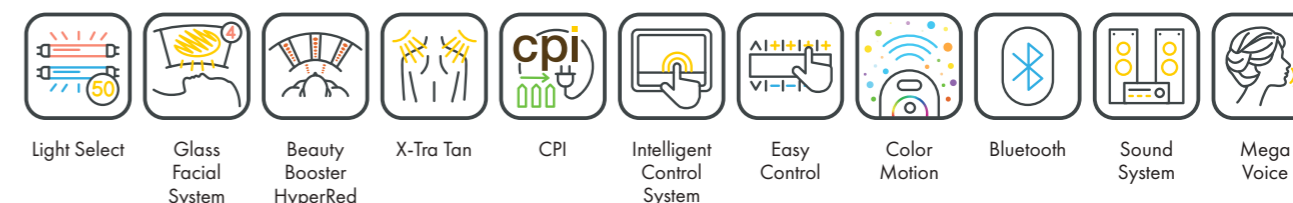

Colors are available for all UV-configurations

UNIT DIMENSIONS

Closed (length x width x height)
2.384 mm x 1.430 mm x 1.713 mm

Open (length x width x height)
2.384 mm x 1.430 mm x 2.087 mm

COLOR

STANDARD

STANDARD