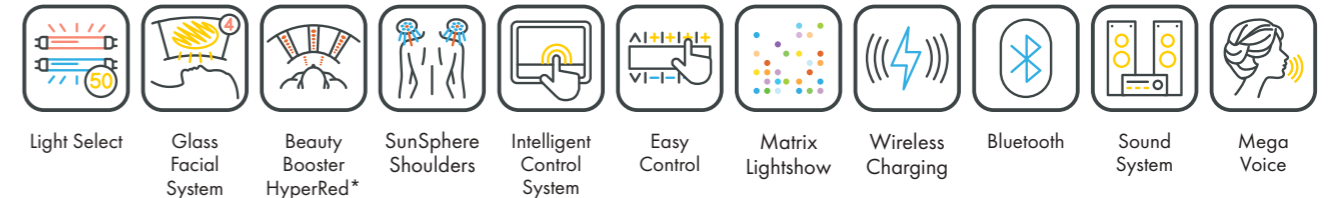

COLOR

STANDARD