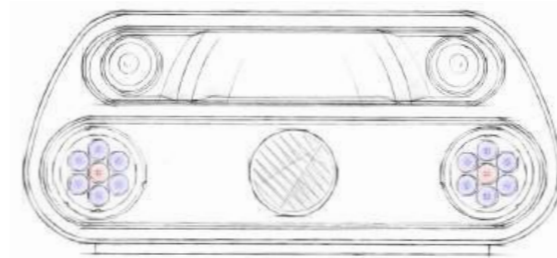

SUN IN BEST SHAPE

140 UVA-LEDs

A beautiful tan just the way you like it. 140 blue UVA LEDs guarantee an optimally dosable direct pigmentation of the face and décolleté.

3 UVB SPECIAL LAMPS

The perfectly balanced output from three yellow UVB special lamps builds up new color pigments and vitamin D in your skin.

56 BEAUTY LEDs

With 56 red Beauty LEDs, the P9S provides skin care for the face and décolleté even while sunbathing and stimulates the oxygen supply in the skin at the same time. For a beautiful complexion and a silky smooth skin.