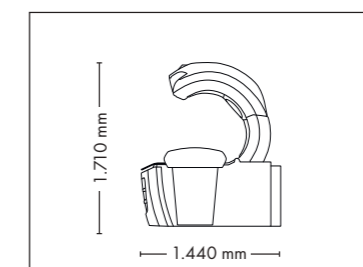

FULLY EQUIPED

UNIT DIMENSIONS

Closed (length x width x height)
2.384 mm x 1.430 mm x 1.534 mm

Open (length x width x height)
2.384 mm x 1.430 mm x 1.942 mm

STANDARD

OPTIONAL FEATURES

1.790,- 1.425,- 995,-

POWER PACKAGE

UNIT DIMENSIONS

Closed (length x width x height)
2.384 mm x 1.430 mm x 1.534 mm

Open (length x width x height)
2.384 mm x 1.430 mm x 1.942 mm

STANDARD

OPTIONAL FEATURES

SOUND SYSTEM

POWER PACKAGE

ACCESSOIRES

UNIT DIMENSIONS

Closed (length x width x height)
2.330 mm x 1.610 mm x 1.480 mm

Open (length x width x height)
2.330 mm x 1.440 mm x 1.800 mm

COLOR

STANDARD

OPTIONAL FEATURES

1.290,- **1.790,-** **1.425,-** **995,-**
30 x (face, décolleté)

4800

UNIT DIMENSIONS

Closed (length x width x height)
2.330 mm x 1.580 mm x 1.370 mm

Open (length x width x height)
2.330 mm x 1.440 mm x 1.710 mm

STANDARD

UV COMPONENTS AND PERFORMANCE

Price excl. VAT in Euro