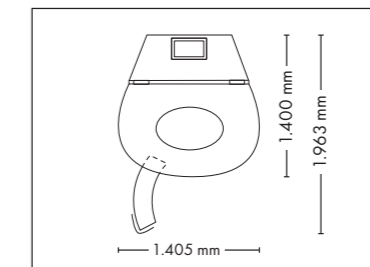

FULLY EQUIPED

UNIT DIMENSIONS

Closed (length x width x height)
2.384 mm x 1.430 mm x 1.534 mm

Open (length x width x height)
2.384 mm x 1.430 mm x 1.942 mm

STANDARD

OPTIONAL FEATURES

1.790,- 1.425,- 995,-

POWER PACKAGE

UNIT DIMENSIONS

Closed (length x width x height)
2.330 mm x 1.610 mm x 1.480 mm

Open (length x width x height)
2.330 mm x 1.440 mm x 1.800 mm

COLOR

STANDARD

OPTIONAL FEATURES

1.290,- **1.790,-** **1.425,-** **995,-**
30 x (face, décolleté)

Open (length x width x height)
1.395 mm x 1.843 mm x 2.368 mm

STANDARD

OPTIONAL FEATURES

1.425,- 5.595,-

SOUND SYSTEM

1.345,-

ACCESSOIRES

Price excl. VAT in Euro

Nominal power 11 kW

UNIT DIMENSIONS

Closed (length x width x height)
1.400 mm x 1.405 mm x 2.180 mm

Open (length x width x height)
1.400 mm x 1.963 mm x 2.180 mm

STANDARD

OPTIONAL FEATURE

VibraNano

5.595,-