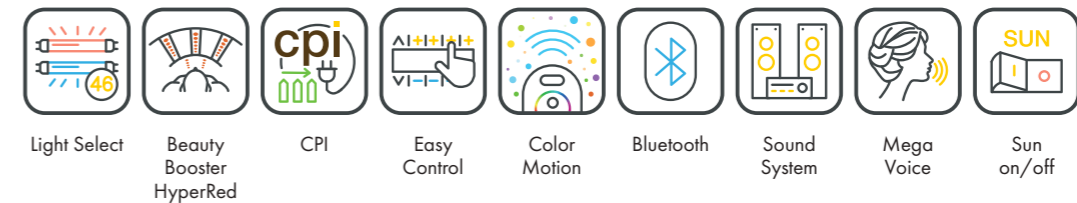

STANDARD

OPTIONAL FEATURES

1.790,- 995,-

ACCESSOIRES

Price excl. VAT in Euro

• Exhaust air duct	440,-
• Exhaust air hose (Ø 300 mm, white, length 3 m, 2 hose clamps)	145,-
• Thermostatic cabin temperature controlling	280,-
• megaTimer	350,-