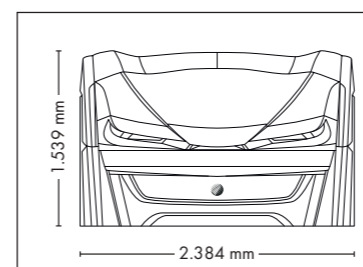

Nominal power min. 11,1 kW / max. 12,5 kW (with AC)

UNIT DIMENSIONS

Closed (length x width x height)
2.397 mm x 1.502 mm x 1.597 mm

Open (length x width x height)
2.397 mm x 1.502 mm x 1.998 mm

COLOR

NEW TECHNOLOGY

Nominal power min. 13,2 kW / max. 14,6 kW (with AC)

Colors are available for all UV-configurations

UNIT DIMENSIONS

Closed (length x width x height)
2.397 mm x 1.502 mm x 1.597 mm

Open (length x width x height)
2.397 mm x 1.502 mm x 1.998 mm

UNIT DIMENSIONS

Closed (length x width x height)
2.384 mm x 1.603 mm x 1.539 mm

Open (length x width x height)
2.384 mm x 1.431 mm x 2.038 mm

STANDARD

STANDARD

ACCESSOIRES

Price excl. VAT in Euro

• Exhaust air duct	440,-
• Exhaust air hose (Ø 300 mm, white, length 3 m, 2 hose clamps)	145,-
• Thermostatic cabin temperature controlling	280,-
• megaTimer	350,-