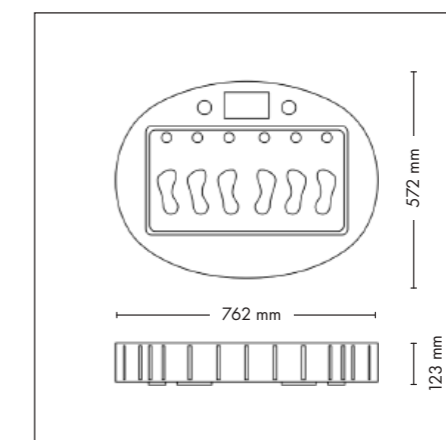

4800

UNIT DIMENSIONS

Closed (length x width x height)
2.330 mm x 1.580 mm x 1.370 mm

Open (length x width x height)
2.330 mm x 1.440 mm x 1.710 mm

STANDARD

UV COMPONENTS AND PERFORMANCE

Price excl. VAT in Euro

UV COMPONENTS AND PERFORMANCE

Price excl. VAT in Euro

Beauty Shaper

22.315,-

Lamps 50 x beautyLight lamps (190 cm)

180 W

Nominal power 11 kW

UNIT DIMENSIONS

Closed (length x width x height)
1.400 mm x 1.405 mm x 2.180 mm

Open (length x width x height)
1.400 mm x 1.963 mm x 2.180 mm

STANDARD

WELLNESS PACKAGE

1.890,-

ACCESSOIRES

Price excl. VAT in Euro

- Exhaust air duct with Exhaust air hose (Ø 300 mm, white, length 3 m, 2 hose clamps) 195,-
- Loudspeakers 185,-
- megaTimer 350,-

VIBRANANO

UNIT DIMENSIONS (length x width x height)

Option 1 (length x width x height)

778 mm x 645 mm x 123 mm

Option 2 (length x width x height)

762 mm x 572 mm x 123 mm

MODEL Price excl. VAT in Euro

vibraNano **5.595,-**