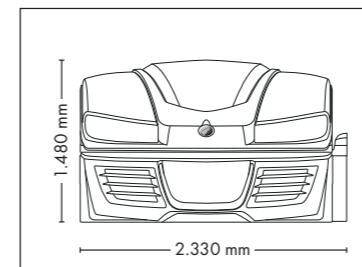

PURE BEAUTY

FULLY EQUIPED

UNIT DIMENSIONS

Closed (length x width x height)
2.330 mm x 1.610 mm x 1.480 mm

Open (length x width x height)
2.330 mm x 1.440 mm x 1.800 mm

STANDARD

OPTIONAL FEATURES

1.790,- 1.425,- 995,- 1065,-

SOUND SYSTEM

1.345,-

POWER PACKAGE

2.650,-

LIGHT COMPONENTS AND PERFORMANCE

Price excl. VAT in Euro

pureBeauty		27.795,-
Canopy	26 x beautyLight lamps (210 cm) 90 x Beauty Booster HyperRed	max. 180 W
Bench	16 x beautyLight lamps (190 cm)	max. 120 W
Nominal power	9 kW (with AC)	

ACCESSOIRES

Price excl. VAT in Euro

• Exhaust air duct	440,-
• Exhaust air hose (Ø 300 mm, white, length 3 m, 2 hose clamps)	145,-
• Thermostatic cabin temperature controlling	280,-
• megaTimer	350,-