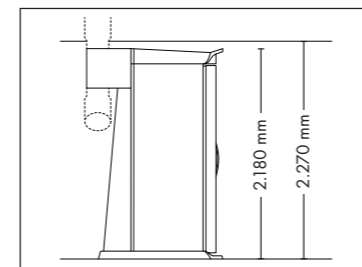

UNIT DIMENSIONS

Closed (length x width x height)
2.330 mm x 1.610 mm x 1.480 mm

Open (length x width x height)
2.330 mm x 1.440 mm x 1.800 mm

COLOR

STANDARD

OPTIONAL FEATURES

1.290,- **1.790,-** **1.425,-** **995,-**
30 x (face, décolleté)

4800

UNIT DIMENSIONS

Closed (length x width x height)
2.330 mm x 1.580 mm x 1.370 mm

Open (length x width x height)
2.330 mm x 1.440 mm x 1.710 mm

STANDARD

UV COMPONENTS AND PERFORMANCE

Price excl. VAT in Euro

Open (length x width x height)
1.395 mm x 1.843 mm x 2.368 mm

STANDARD

OPTIONAL FEATURES

1.425,- 5.595,-

SOUND SYSTEM

1.345,-

ACCESSOIRES

Price excl. VAT in Euro

Nominal power 11 kW

UNIT DIMENSIONS

Closed (length x width x height)
1.400 mm x 1.405 mm x 2.180 mm

Open (length x width x height)
1.400 mm x 1.963 mm x 2.180 mm

STANDARD

OPTIONAL FEATURE

VibraNano

5.595,-