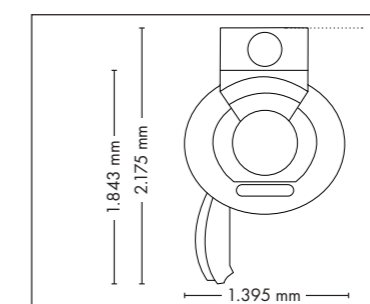

UNIT DIMENSIONS

Closed (length x width x height)
2.330 mm x 1.610 mm x 1.480 mm

Open (length x width x height)
2.330 mm x 1.440 mm x 1.800 mm

COLOR

STANDARD

OPTIONAL FEATURES

1.290,- **1.790,-** **1.425,-** **995,-**
30 x (face, décolleté)

4800

UNIT DIMENSIONS

Closed (length x width x height)
2.330 mm x 1.580 mm x 1.370 mm

Open (length x width x height)
2.330 mm x 1.440 mm x 1.710 mm

STANDARD

UV COMPONENTS AND PERFORMANCE

Price excl. VAT in Euro

Price excl. VAT in Euro

pureENERGY 5.0

23.585,-

Lamps 52 x pureSunlight lamps (200 cm)

180 W

Nominal power 9 kW

UNIT DIMENSIONS

Closed (length x width x height)
1.395 mm x 1.233 mm x 2.368 mm

Open (length x width x height)
1.395 mm x 1.843 mm x 2.368 mm

STANDARD

OPTIONAL FEATURES

1.425,- 5.595,-

SOUND SYSTEM

1.345,-

ACCESSOIRES

Price excl. VAT in Euro