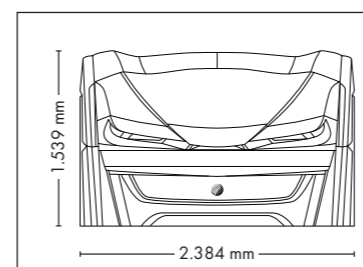

Nominal power min. 11,1 kW / max. 12,5 kW (with AC)

UNIT DIMENSIONS

Closed (length x width x height)
2.397 mm x 1.502 mm x 1.597 mm

Open (length x width x height)
2.397 mm x 1.502 mm x 1.998 mm

COLOR

NEW TECHNOLOGY

Nominal power min. 13,2 kW / max. 14,6 kW (with AC)

Colors are available for all UV-configurations

UNIT DIMENSIONS

Closed (length x width x height)
2.397 mm x 1.502 mm x 1.597 mm

Open (length x width x height)
2.397 mm x 1.502 mm x 1.998 mm

FULLY EQUIPED

UNIT DIMENSIONS

Closed (length x width x height)
2.384 mm x 1.603 mm x 1.539 mm

Open (length x width x height)
2.384 mm x 1.431 mm x 2.038 mm

STANDARD

OPTIONAL FEATURES

1.625,- 2.475,- 420,-

WELLNESS PACKAGE