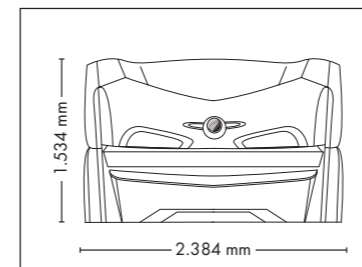

UNIT DIMENSIONS

Closed (length x width x height)
2.384 mm x 1.430 mm x 1.534 mm

Open (length x width x height)
2.384 mm x 1.430 mm x 1.942 mm

STANDARD

OPTIONAL FEATURES

1.790,- 995,-

ACCESSOIRES

Price excl. VAT in Euro