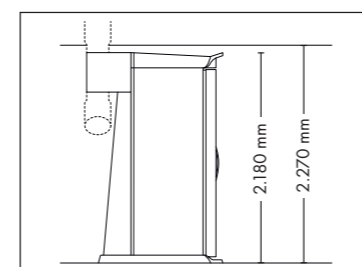

FULLY EQUIPED

UNIT DIMENSIONS

Closed (length x width x height)
2.384 mm x 1.430 mm x 1.534 mm

Open (length x width x height)
2.384 mm x 1.430 mm x 1.942 mm

STANDARD

OPTIONAL FEATURES

1.790,- 1.425,- 995,-

POWER PACKAGE

UNIT DIMENSIONS

Closed (length x width x height)
2.330 mm x 1.610 mm x 1.480 mm

Open (length x width x height)
2.330 mm x 1.440 mm x 1.800 mm

COLOR

STANDARD

OPTIONAL FEATURES

1.290,- **1.790,-** **1.425,-** **995,-**
30 x (face, décolleté)

4800

UNIT DIMENSIONS

Closed (length x width x height)
2.330 mm x 1.580 mm x 1.370 mm

Open (length x width x height)
2.330 mm x 1.440 mm x 1.710 mm

STANDARD

UV COMPONENTS AND PERFORMANCE

Price excl. VAT in Euro

UNIT DIMENSIONS

Closed (length x width x height)
1.400 mm x 1.405 mm x 2.180 mm

Open (length x width x height)
1.400 mm x 1.963 mm x 2.180 mm

STANDARD

OPTIONAL FEATURE

VibraNano

5.595,-

SOUND SYSTEM