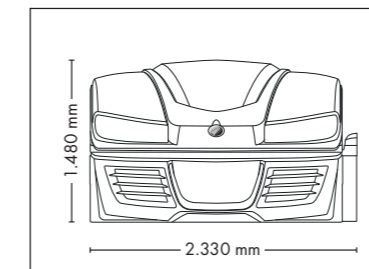

UNIT DIMENSIONS

Closed (length x width x height)
2.330 mm x 1.610 mm x 1.480 mm

Open (length x width x height)
2.330 mm x 1.440 mm x 1.800 mm

COLOR

STANDARD

OPTIONAL FEATURES

1.290,- **1.790,-** **1.425,-** **995,-**
30 x (face, décolleté)