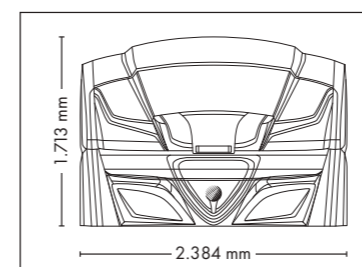

Nominal power min. 11,1 kW / max. 12,5 kW (with AC)

UNIT DIMENSIONS

Closed (length x width x height)
2.397 mm x 1.502 mm x 1.597 mm

Open (length x width x height)
2.397 mm x 1.502 mm x 1.998 mm

COLOR

NEW TECHNOLOGY

Nominal power min. 13,2 kW / max. 14,6 kW (with AC)

Colors are available for all UV-configurations

UNIT DIMENSIONS

Closed (length x width x height)
2.397 mm x 1.502 mm x 1.597 mm

Open (length x width x height)
2.397 mm x 1.502 mm x 1.998 mm

Colors are available for all UV-configurations

UNIT DIMENSIONS

Closed (length x width x height)
2.384 mm x 1.430 mm x 1.713 mm

Open (length x width x height)
2.384 mm x 1.430 mm x 2.087 mm

COLOR

STANDARD

STANDARD