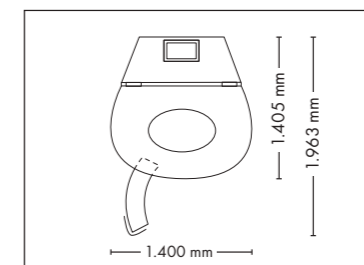

Closed (length x width x height)
1.400 mm x 1.405 mm x 2.180 mm

Open (length x width x height)
1.400 mm x 1.963 mm x 2.180 mm

COLOR

STANDARD

OPTIONAL FEATURES

5.595,-

SOUND SYSTEM

1.345,-

UNIT DIMENSIONS

Closed (length x width x height)
1.400 mm x 1.405 mm x 2.180 mm

Open (length x width x height)
1.400 mm x 1.963 mm x 2.180 mm

COLOR

STANDARD

OPTIONAL FEATURES

5.595,- 1.065,-

SOUND SYSTEM