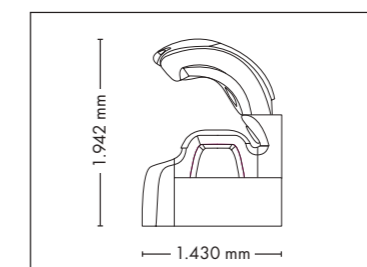

Nominal power min. 13,2 kW / max. 14,6 kW (with AC)

Colors are available for all UV-configurations

UNIT DIMENSIONS

Closed (length x width x height)
2.397 mm x 1.502 mm x 1.597 mm

Open (length x width x height)
2.397 mm x 1.502 mm x 1.998 mm

FULLY EQUIPED

UNIT DIMENSIONS

Closed (length x width x height)
2.384 mm x 1.603 mm x 1.539 mm

Open (length x width x height)
2.384 mm x 1.431 mm x 2.038 mm

STANDARD

OPTIONAL FEATURES

1.625,- 2.475,- 420,-

WELLNESS PACKAGE

FULLY EQUIPED

UNIT DIMENSIONS

Closed (length x width x height)
2.384 mm x 1.430 mm x 1.534 mm

Open (length x width x height)
2.384 mm x 1.430 mm x 1.942 mm

STANDARD

OPTIONAL FEATURES

1.790,- 1.425,- 995,-

POWER PACKAGE