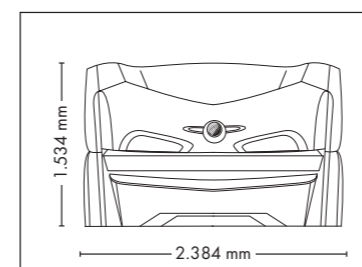

Nominal power min. 13,2 kW / max. 14,6 kW (with AC)

Colors are available for all UV-configurations

UNIT DIMENSIONS

Closed (length x width x height)
2.397 mm x 1.502 mm x 1.597 mm

Open (length x width x height)
2.397 mm x 1.502 mm x 1.998 mm

FULLY EQUIPED

UNIT DIMENSIONS

Closed (length x width x height)
2.384 mm x 1.430 mm x 1.534 mm

Open (length x width x height)
2.384 mm x 1.430 mm x 1.942 mm

STANDARD

OPTIONAL FEATURES

1.790,- 1.425,- 995,-

POWER PACKAGE

FULLY EQUIPED

UNIT DIMENSIONS

Closed (length x width x height)
2.384 mm x 1.430 mm x 1.534 mm

Open (length x width x height)
2.384 mm x 1.430 mm x 1.942 mm

STANDARD

OPTIONAL FEATURES

SOUND SYSTEM

POWER PACKAGE

UNIT DIMENSIONS

Closed (length x width x height)
2.384 mm x 1.430 mm x 1.534 mm

Open (length x width x height)
2.384 mm x 1.430 mm x 1.942 mm

STANDARD

OPTIONAL FEATURES

SOUND SYSTEM

POWER PACKAGE

ACCESSOIRES