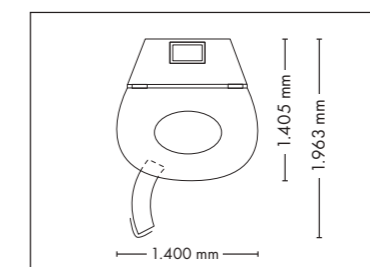

UNIT DIMENSIONS

Closed (length x width x height)
1.400 mm x 1.405 mm x 2.180 mm

Open (length x width x height)
1.400 mm x 1.963 mm x 2.180 mm

STANDARD

OPTIONAL FEATURE

VibraNano

5.595,-

SOUND SYSTEM

Closed (length x width x height)
1.400 mm x 1.405 mm x 2.180 mm

Open (length x width x height)
1.400 mm x 1.963 mm x 2.180 mm

COLOR

STANDARD

OPTIONAL FEATURES

5.595,-

SOUND SYSTEM

1.345,-