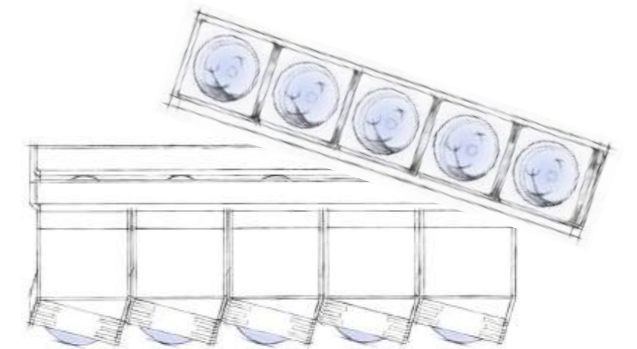

ATTENTION TO DETAIL

Particularly for an extra-beautiful tan of insteps and shins, the P9S uses special SunSphere components as a world first. Two groups, each with five angled UVA LEDs and aspherical glass lenses, guarantee excellent tanning results.