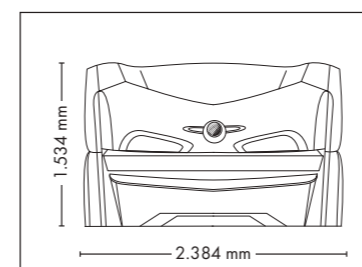

Nominal power min. 13,2 kW / max. 14,6 kW (with AC)

Colors are available for all UV-configurations

UNIT DIMENSIONS

Closed (length x width x height)
2.397 mm x 1.502 mm x 1.597 mm

Open (length x width x height)
2.397 mm x 1.502 mm x 1.998 mm

UNIT DIMENSIONS

Closed (length x width x height)
2.384 mm x 1.603 mm x 1.539 mm

Open (length x width x height)
2.384 mm x 1.431 mm x 2.038 mm

STANDARD

STANDARD

ACCESSOIRES

Price excl. VAT in Euro

• Exhaust air duct	440,-
• Exhaust air hose (Ø 300 mm, white, length 3 m, 2 hose clamps)	145,-
• Thermostatic cabin temperature controlling	280,-
• megaTimer	350,-

FULLY EQUIPED

UNIT DIMENSIONS

Closed (length x width x height)
2.384 mm x 1.603 mm x 1.539 mm

Open (length x width x height)
2.384 mm x 1.431 mm x 2.038 mm

STANDARD

OPTIONAL FEATURES

1.625,- 2.475,- 420,-

WELLNESS PACKAGE

FULLY EQUIPED

UNIT DIMENSIONS

Closed (length x width x height)
2.384 mm x 1.430 mm x 1.534 mm

Open (length x width x height)
2.384 mm x 1.430 mm x 1.942 mm

STANDARD

OPTIONAL FEATURES

1.790,- 1.425,- 995,-

POWER PACKAGE