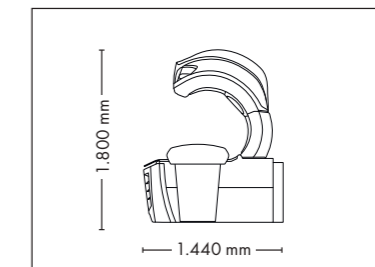

UNIT DIMENSIONS

Closed (length x width x height)
2.384 mm x 1.430 mm x 1.534 mm

Open (length x width x height)
2.384 mm x 1.430 mm x 1.942 mm

STANDARD

OPTIONAL FEATURES

1.790,- 995,-

ACCESSOIRES

Price excl. VAT in Euro

Closed (length x width x height)
2.330 mm x 1.610 mm x 1.480 mm

Open (length x width x height)
2.330 mm x 1.440 mm x 1.800 mm

STANDARD

OPTIONAL FEATURES

1.790,- 1.425,- 995,- 1065,-

SOUND SYSTEM

1.345,-

POWER PACKAGE