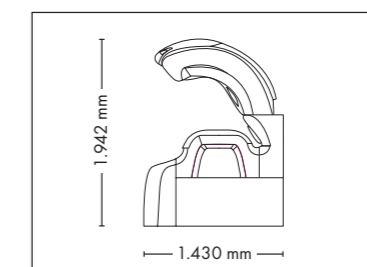

FULLY EQUIPED

UNIT DIMENSIONS

Closed (length x width x height)
2.384 mm x 1.430 mm x 1.534 mm

Open (length x width x height)
2.384 mm x 1.430 mm x 1.942 mm

STANDARD

OPTIONAL FEATURES

1.790,- 1.425,- 995,-

POWER PACKAGE

FULLY EQUIPED

UNIT DIMENSIONS

Closed (length x width x height)
2.384 mm x 1.430 mm x 1.534 mm

Open (length x width x height)
2.384 mm x 1.430 mm x 1.942 mm

STANDARD

OPTIONAL FEATURES

SOUND SYSTEM

POWER PACKAGE

UV COMPONENTS AND PERFORMANCE

Price excl. VAT in Euro

		electronic Power	cpu energy
6700 alpha	SUPER (100W/120W)	31.295,-	32.735,-
	SUPER POWER (160W/120W)	32.535,-	33.915,-
	ULTRA POWER (160W/180W)	34.075,-	35.455,-
Canopy	26 x pureSunlight lamps (180 cm) 4 x pureFacials		max. 160 W max. 500 W
Bench	20 x pureSunlight lamps (190 cm)		max. 180 W
Nominal power	SUPER	11 kW (with AC)	
	SUPER POWER	13 kW (with AC)	
	ULTRA POWER	14 kW (with AC)	

UNIT DIMENSIONS

Closed (length x width x height)
2.384 mm x 1.430 mm x 1.534 mm

Open (length x width x height)
2.384 mm x 1.430 mm x 1.942 mm

STANDARD

OPTIONAL FEATURES

SOUND SYSTEM

POWER PACKAGE

ACCESSOIRES