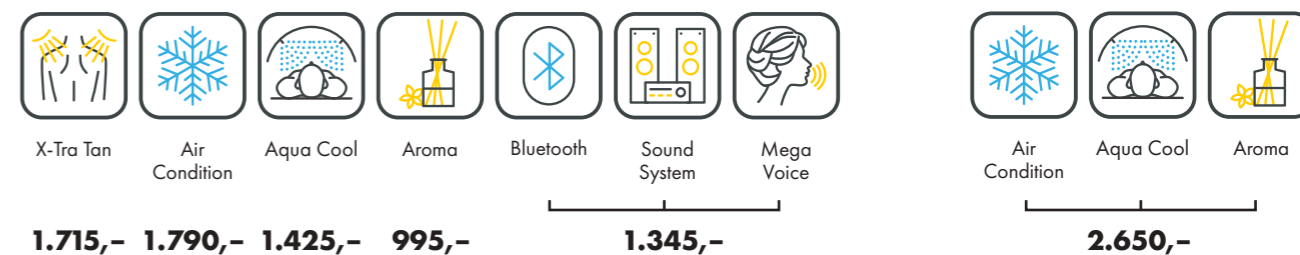

Nominal power min. 13,2 kW / max. 14,6 kW (with AC)

Colors are available for all UV-configurations

UNIT DIMENSIONS

Closed (length x width x height)
2.397 mm x 1.502 mm x 1.597 mm

Open (length x width x height)
2.397 mm x 1.502 mm x 1.998 mm

UV COMPONENTS AND PERFORMANCE

Price excl. VAT in Euro

		electronic Power	cpu energy
6700 alpha	SUPER (100W/120W)	31.295,-	32.735,-
	SUPER POWER (160W/120W)	32.535,-	33.915,-
	ULTRA POWER (160W/180W)	34.075,-	35.455,-
Canopy	26 x pureSunlight lamps (180 cm) 4 x pureFacials		max. 160 W max. 500 W
Bench	20 x pureSunlight lamps (190 cm)		max. 180 W
Nominal power	SUPER	11 kW (with AC)	
	SUPER POWER	13 kW (with AC)	
	ULTRA POWER	14 kW (with AC)	

UNIT DIMENSIONS

Closed (length x width x height)
2.384 mm x 1.430 mm x 1.534 mm

Open (length x width x height)
2.384 mm x 1.430 mm x 1.942 mm

STANDARD

OPTIONAL FEATURES

SOUND SYSTEM

POWER PACKAGE

ACCESSOIRES