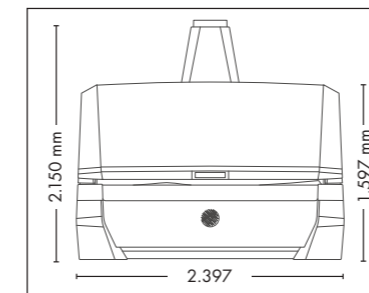

P9S smartSun

Canopy	26 x smartSunlight lamps (170 cm)	max. 200 W
	4 x SunSphere Facials	max. 120 W
	2 x SunSphere Shoulders	max. 20 W
	40 x Beauty Booster HyperRed (décolleté, legs)	
Bench	24 x smartSunlight lamps (190 cm)	max. 200 W

Nominal power min. 11,1 kW / max. 12,5 kW (with AC)

UNIT DIMENSIONS

Closed (length x width x height)
2.397 mm x 1.502 mm x 1.597 mm

Open (length x width x height)
2.397 mm x 1.502 mm x 1.998 mm

COLOR

NEW TECHNOLOGY

Nominal power min. 13,2 kW / max. 14,6 kW (with AC)

Colors are available for all UV-configurations

UNIT DIMENSIONS

Closed (length x width x height)
2.397 mm x 1.502 mm x 1.597 mm

Open (length x width x height)
2.397 mm x 1.502 mm x 1.998 mm