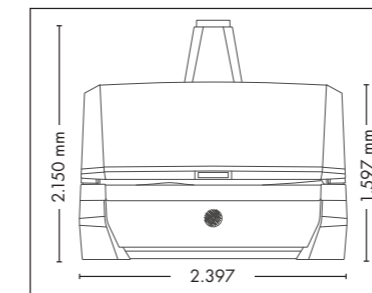

Nominal power min. 11,1 kW / max. 12,5 kW (with AC)

UNIT DIMENSIONS

Closed (length x width x height)
2.397 mm x 1.502 mm x 1.597 mm

Open (length x width x height)
2.397 mm x 1.502 mm x 1.998 mm

COLOR

NEW TECHNOLOGY

Nominal power min. 13,2 kW / max. 14,6 kW (with AC)

Colors are available for all UV-configurations

UNIT DIMENSIONS

Closed (length x width x height)
2.397 mm x 1.502 mm x 1.597 mm

Open (length x width x height)
2.397 mm x 1.502 mm x 1.998 mm

FULLY EQUIPED

UNIT DIMENSIONS

Closed (length x width x height)
2.384 mm x 1.430 mm x 1.534 mm

Open (length x width x height)
2.384 mm x 1.430 mm x 1.942 mm

STANDARD

OPTIONAL FEATURES

1.790,- 1.425,- 995,-

POWER PACKAGE