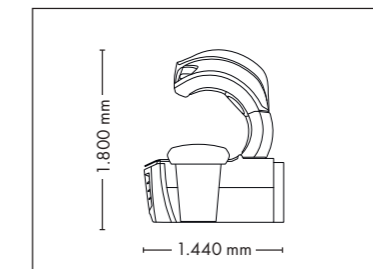

FULLY EQUIPED

UNIT DIMENSIONS

Closed (length x width x height)
2.384 mm x 1.430 mm x 1.534 mm

Open (length x width x height)
2.384 mm x 1.430 mm x 1.942 mm

STANDARD

OPTIONAL FEATURES

1.790,- 1.425,- 995,-

POWER PACKAGE

UNIT DIMENSIONS

Closed (length x width x height)
2.384 mm x 1.430 mm x 1.534 mm

Open (length x width x height)
2.384 mm x 1.430 mm x 1.942 mm

STANDARD

OPTIONAL FEATURES

SOUND SYSTEM

POWER PACKAGE

ACCESSOIRES

UNIT DIMENSIONS

Closed (length x width x height)
2.330 mm x 1.610 mm x 1.480 mm

Open (length x width x height)
2.330 mm x 1.440 mm x 1.800 mm

COLOR

STANDARD

OPTIONAL FEATURES

1.290,- **1.790,-** **1.425,-** **995,-**
30 x (face, décolleté)

4800

UNIT DIMENSIONS

Closed (length x width x height)
2.330 mm x 1.580 mm x 1.370 mm

Open (length x width x height)
2.330 mm x 1.440 mm x 1.710 mm

STANDARD

UV COMPONENTS AND PERFORMANCE

Price excl. VAT in Euro