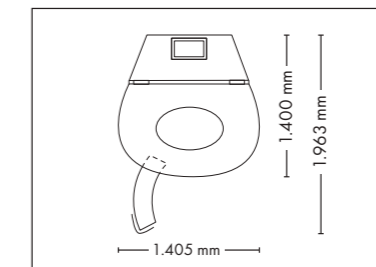

FULLY EQUIPED

UNIT DIMENSIONS

Closed (length x width x height)
2.384 mm x 1.430 mm x 1.534 mm

Open (length x width x height)
2.384 mm x 1.430 mm x 1.942 mm

STANDARD

OPTIONAL FEATURES

1.790,- 1.425,- 995,-

POWER PACKAGE

Nominal power 11 kW

UNIT DIMENSIONS

Closed (length x width x height)
1.400 mm x 1.405 mm x 2.180 mm

Open (length x width x height)
1.400 mm x 1.963 mm x 2.180 mm

STANDARD

OPTIONAL FEATURE

VibraNano

5.595,-

Price excl. VAT in Euro

Tower hybridSun

17.385,-

Lamps	26 x pureSunlight lamps (190 cm)	180 W
	26 x smartSunlight lamps (190 cm)	180 W
Nominal power	11 kW	

UNIT DIMENSIONS

Closed (length x width x height)
1.400 mm x 1.405 mm x 2.180 mm

Open (length x width x height)
1.400 mm x 1.963 mm x 2.180 mm

STANDARD

OPTIONAL FEATURE

VibraNano

5.595,-

SOUND SYSTEM

Bluetooth

Sound System