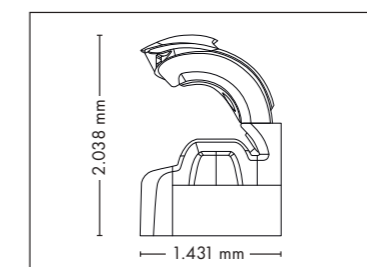

Nominal power min. 13,2 kW / max. 14,6 kW (with AC)

Colors are available for all UV-configurations

UNIT DIMENSIONS

Closed (length x width x height)
2.397 mm x 1.502 mm x 1.597 mm

Open (length x width x height)
2.397 mm x 1.502 mm x 1.998 mm

UNIT DIMENSIONS

Closed (length x width x height)
2.384 mm x 1.603 mm x 1.539 mm

Open (length x width x height)
2.384 mm x 1.431 mm x 2.038 mm

STANDARD

STANDARD

ACCESSOIRES

Price excl. VAT in Euro

• Exhaust air duct	440,-
• Exhaust air hose (Ø 300 mm, white, length 3 m, 2 hose clamps)	145,-
• Thermostatic cabin temperature controlling	280,-
• megaTimer	350,-

FULLY EQUIPED

UNIT DIMENSIONS

Closed (length x width x height)
2.384 mm x 1.603 mm x 1.539 mm

Open (length x width x height)
2.384 mm x 1.431 mm x 2.038 mm

STANDARD

OPTIONAL FEATURES

1.625,- 2.475,- 420,-

WELLNESS PACKAGE

FULLY EQUIPED

UNIT DIMENSIONS

Closed (length x width x height)
2.384 mm x 1.430 mm x 1.534 mm

Open (length x width x height)
2.384 mm x 1.430 mm x 1.942 mm

STANDARD

OPTIONAL FEATURES

1.790,- 1.425,- 995,-

POWER PACKAGE