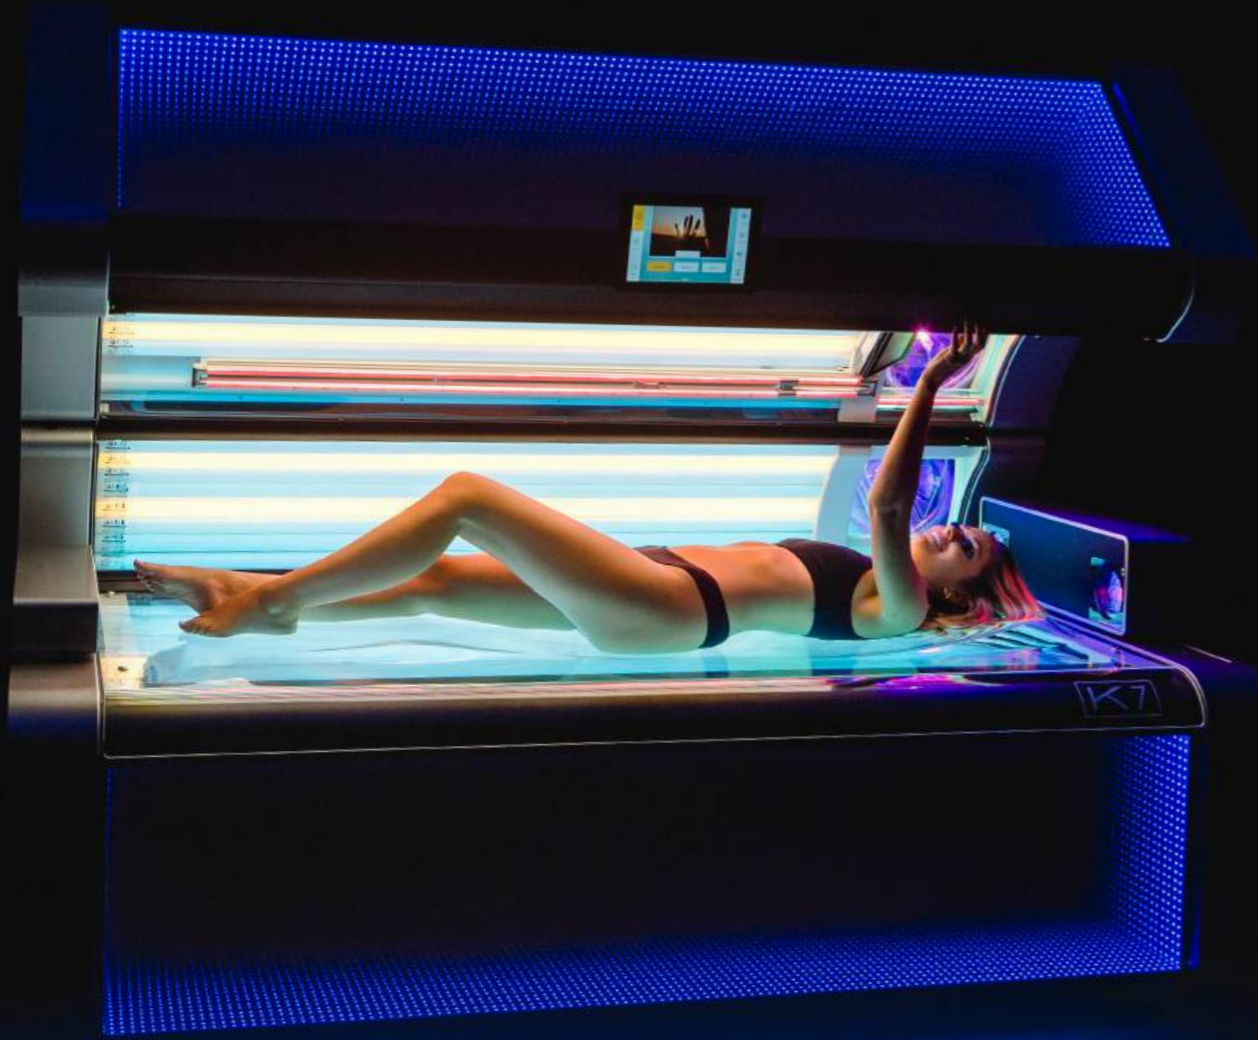

BLUE SUNLIGHT

P9S vitaSun

P9 vitaSun

K-Series vitaSun

SPECIALLY AVAILABLE FOR THE K-SERIES TANNING BEDS, P9S AND P9.

FORM FOLLOWS
SUNSHINE

K SERIES

DISCOVER THE LATEST MEGASUN DEVICE SERIES