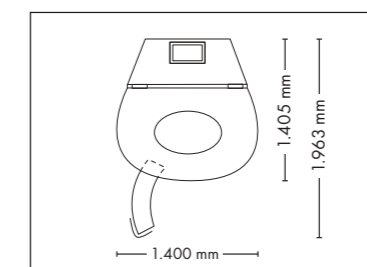

UNIT DIMENSIONS

Closed (length x width x height)
1.400 mm x 1.405 mm x 2.180 mm

Open (length x width x height)
1.400 mm x 1.963 mm x 2.180 mm

COLOR

STANDARD

OPTIONAL FEATURES

5.595,- 1.065,-

SOUND SYSTEM

UV COMPONENTS AND PERFORMANCE

Price excl. VAT in Euro

Beauty Shaper

22.315,-

Lamps 50 x beautyLight lamps (190 cm)

180 W

Nominal power 11 kW

UNIT DIMENSIONS

Closed (length x width x height)
1.400 mm x 1.405 mm x 2.180 mm

Open (length x width x height)
1.400 mm x 1.963 mm x 2.180 mm

STANDARD

WELLNESS PACKAGE

1.890,-

ACCESSOIRES

Price excl. VAT in Euro

- Exhaust air duct with Exhaust air hose (Ø 300 mm, white, length 3 m, 2 hose clamps) 195,-
- Loudspeakers 185,-
- megaTimer 350,-

VIBRANANO

UNIT DIMENSIONS (length x width x height)

Option 1 (length x width x height)

778 mm x 645 mm x 123 mm

Option 2 (length x width x height)

762 mm x 572 mm x 123 mm

MODEL Price excl. VAT in Euro

vibraNano **5.595,-**