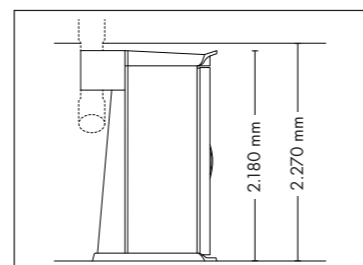

UNIT DIMENSIONS

Closed (length x width x height)
1.400 mm x 1.405 mm x 2.180 mm

Open (length x width x height)
1.400 mm x 1.963 mm x 2.180 mm

COLOR

STANDARD

OPTIONAL FEATURES

5.595,- 1.065,-

SOUND SYSTEM