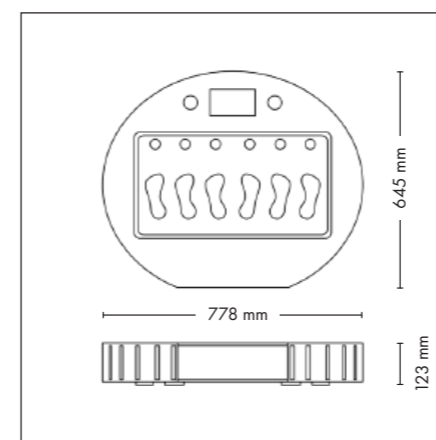

4800

UNIT DIMENSIONS

Closed (length x width x height)
2.330 mm x 1.580 mm x 1.370 mm

Open (length x width x height)
2.330 mm x 1.440 mm x 1.710 mm

STANDARD

UV COMPONENTS AND PERFORMANCE

Price excl. VAT in Euro

UV COMPONENTS AND PERFORMANCE

Price excl. VAT in Euro

Beauty Shaper

22.315,-

Lamps 50 x beautyLight lamps (190 cm)

180 W

Nominal power 11 kW

UNIT DIMENSIONS

Closed (length x width x height)
1.400 mm x 1.405 mm x 2.180 mm

Open (length x width x height)
1.400 mm x 1.963 mm x 2.180 mm

STANDARD

WELLNESS PACKAGE

1.890,-

ACCESSOIRES

Price excl. VAT in Euro

- Exhaust air duct with Exhaust air hose (Ø 300 mm, white, length 3 m, 2 hose clamps) 195,-
- Loudspeakers 185,-
- megaTimer 350,-

VIBRANANO

UNIT DIMENSIONS (length x width x height)

Option 1 (length x width x height)

778 mm x 645 mm x 123 mm

Option 2 (length x width x height)

762 mm x 572 mm x 123 mm

MODEL Price excl. VAT in Euro

vibraNano **5.595,-**