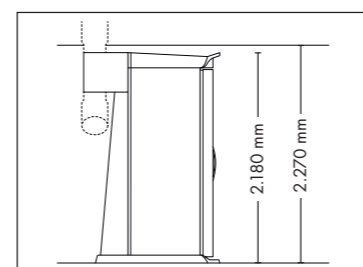

4800

UNIT DIMENSIONS

Closed (length x width x height)
2.330 mm x 1.580 mm x 1.370 mm

Open (length x width x height)
2.330 mm x 1.440 mm x 1.710 mm

STANDARD

UV COMPONENTS AND PERFORMANCE

Price excl. VAT in Euro

UNIT DIMENSIONS

Closed (length x width x height)
1.400 mm x 1.405 mm x 2.180 mm

Open (length x width x height)
1.400 mm x 1.963 mm x 2.180 mm

STANDARD

OPTIONAL FEATURE

VibraNano

5.595,-

SOUND SYSTEM

Closed (length x width x height)
1.400 mm x 1.405 mm x 2.180 mm

Open (length x width x height)
1.400 mm x 1.963 mm x 2.180 mm

COLOR

STANDARD

OPTIONAL FEATURES

5.595,-

SOUND SYSTEM

1.345,-

UNIT DIMENSIONS

Closed (length x width x height)
1.400 mm x 1.405 mm x 2.180 mm

Open (length x width x height)
1.400 mm x 1.963 mm x 2.180 mm

COLOR

STANDARD

OPTIONAL FEATURES

5.595,- 1.065,-

SOUND SYSTEM