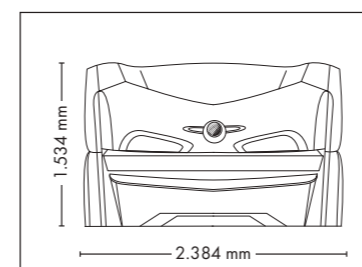

Nominal power min. 13,2 kW / max. 14,6 kW (with AC)

Colors are available for all UV-configurations

UNIT DIMENSIONS

Closed (length x width x height)
2.397 mm x 1.502 mm x 1.597 mm

Open (length x width x height)
2.397 mm x 1.502 mm x 1.998 mm

FULLY EQUIPED

UNIT DIMENSIONS

Closed (length x width x height)
2.384 mm x 1.603 mm x 1.539 mm

Open (length x width x height)
2.384 mm x 1.431 mm x 2.038 mm

STANDARD

OPTIONAL FEATURES

1.625,- 2.475,- 420,-

WELLNESS PACKAGE

FULLY EQUIPED

UNIT DIMENSIONS

Closed (length x width x height)
2.384 mm x 1.430 mm x 1.534 mm

Open (length x width x height)
2.384 mm x 1.430 mm x 1.942 mm

STANDARD

OPTIONAL FEATURES

1.790,- 1.425,- 995,-

POWER PACKAGE

FULLY EQUIPED

UNIT DIMENSIONS

Closed (length x width x height)
2.384 mm x 1.430 mm x 1.534 mm

Open (length x width x height)
2.384 mm x 1.430 mm x 1.942 mm

STANDARD

OPTIONAL FEATURES

SOUND SYSTEM

POWER PACKAGE