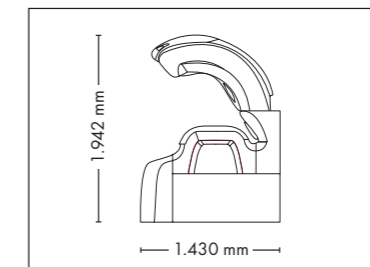

UNIT DIMENSIONS

Closed (length x width x height)
2.384 mm x 1.430 mm x 1.534 mm

Open (length x width x height)
2.384 mm x 1.430 mm x 1.942 mm

STANDARD

OPTIONAL FEATURES

1.790,- 995,-

ACCESSOIRES

Price excl. VAT in Euro