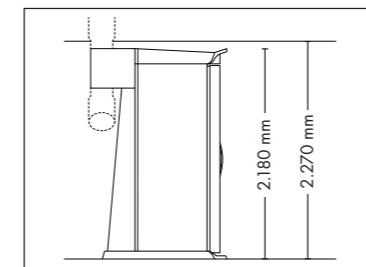

UNIT DIMENSIONS

Closed (length x width x height)
2.330 mm x 1.610 mm x 1.480 mm

Open (length x width x height)
2.330 mm x 1.440 mm x 1.800 mm

COLOR

STANDARD

OPTIONAL FEATURES

1.290,- **1.790,-** **1.425,-** **995,-**
30 x (face, décolleté)

4800

UNIT DIMENSIONS

Closed (length x width x height)
2.330 mm x 1.580 mm x 1.370 mm

Open (length x width x height)
2.330 mm x 1.440 mm x 1.710 mm

STANDARD

UV COMPONENTS AND PERFORMANCE

Price excl. VAT in Euro

Price excl. VAT in Euro

Tower hybridSun

17.385,-

Lamps	26 x pureSunlight lamps (190 cm)	180 W
	26 x smartSunlight lamps (190 cm)	180 W
Nominal power	11 kW	

UNIT DIMENSIONS

Closed (length x width x height)
1.400 mm x 1.405 mm x 2.180 mm

Open (length x width x height)
1.400 mm x 1.963 mm x 2.180 mm

STANDARD

OPTIONAL FEATURE

VibraNano

5.595,-

SOUND SYSTEM

Bluetooth

Sound System