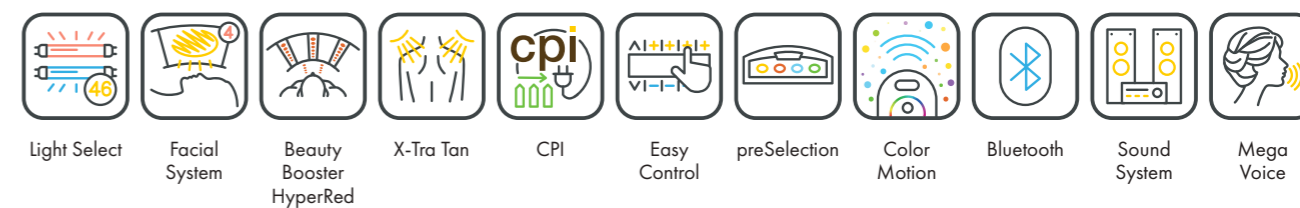

FULLY EQUIPED

UNIT DIMENSIONS

Closed (length x width x height)
2.384 mm x 1.430 mm x 1.534 mm

Open (length x width x height)
2.384 mm x 1.430 mm x 1.942 mm

STANDARD

OPTIONAL FEATURES

1.790,- 1.425,- 995,-

POWER PACKAGE