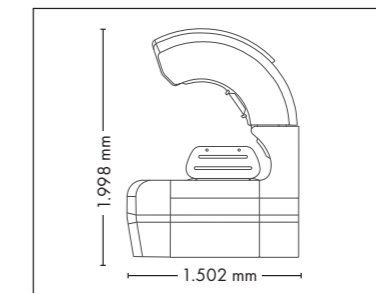

Nominal power min. 11,1 kW / max. 12,5 kW (with AC)

UNIT DIMENSIONS

Closed (length x width x height)
2.397 mm x 1.502 mm x 1.597 mm

Open (length x width x height)
2.397 mm x 1.502 mm x 1.998 mm

COLOR

NEW TECHNOLOGY

Nominal power min. 13,2 kW / max. 14,6 kW (with AC)

Colors are available for all UV-configurations

UNIT DIMENSIONS

Closed (length x width x height)
2.397 mm x 1.502 mm x 1.597 mm

Open (length x width x height)
2.397 mm x 1.502 mm x 1.998 mm