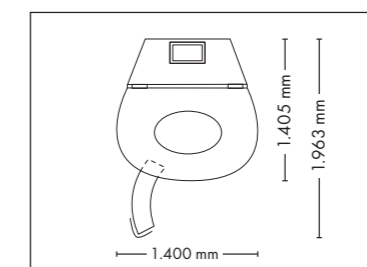

UNIT DIMENSIONS

Closed (length x width x height)
1.400 mm x 1.405 mm x 2.180 mm

Open (length x width x height)
1.400 mm x 1.963 mm x 2.180 mm

STANDARD

OPTIONAL FEATURE

VibraNano

5.595,-

SOUND SYSTEM