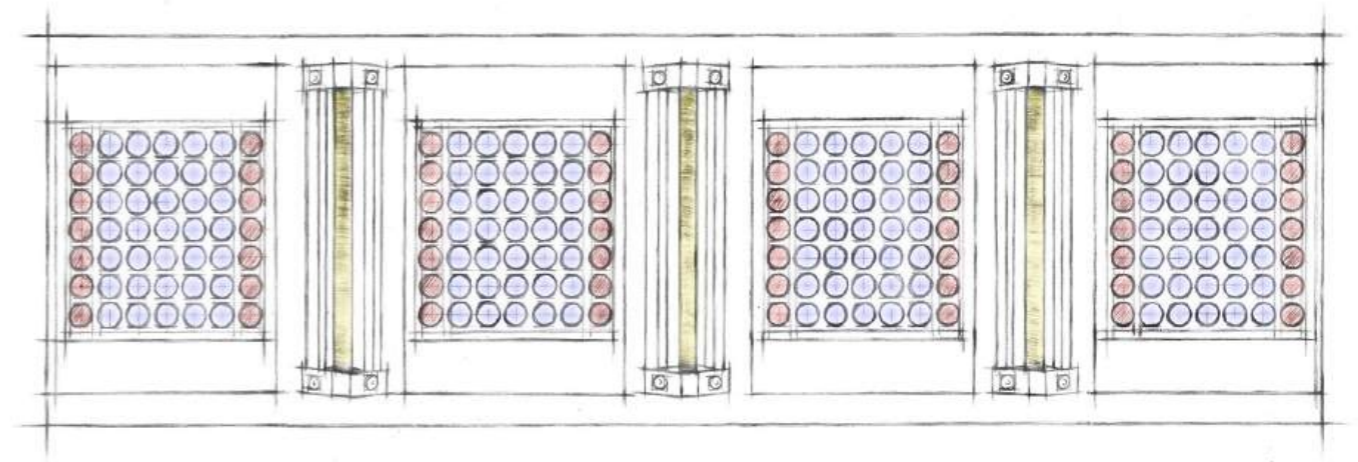

SUN IN BEST SHAPE

140 UVA-LEDs

A beautiful tan just the way you like it. 140 blue UVA LEDs guarantee an optimally dosable direct pigmentation of the face and décolleté.

3 UVB SPECIAL LAMPS

The perfectly balanced output from three yellow UVB special lamps builds up new color pigments and vitamin D in your skin.

56 BEAUTY LEDs

With 56 red Beauty LEDs, the P9S provides skin care for the face and décolleté even while sunbathing and stimulates the oxygen supply in the skin at the same time. For a beautiful complexion and a silky smooth skin.