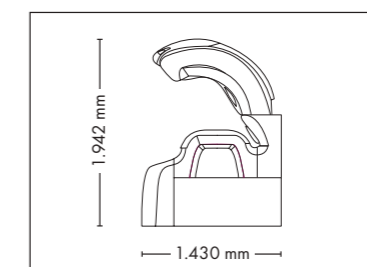

FULLY EQUIPED

UNIT DIMENSIONS

Closed (length x width x height)
2.384 mm x 1.430 mm x 1.534 mm

Open (length x width x height)
2.384 mm x 1.430 mm x 1.942 mm

STANDARD

OPTIONAL FEATURES

1.790,- 1.425,- 995,-

POWER PACKAGE

FULLY EQUIPED

UNIT DIMENSIONS

Closed (length x width x height)
2.384 mm x 1.430 mm x 1.534 mm

Open (length x width x height)
2.384 mm x 1.430 mm x 1.942 mm

STANDARD

OPTIONAL FEATURES

SOUND SYSTEM

POWER PACKAGE