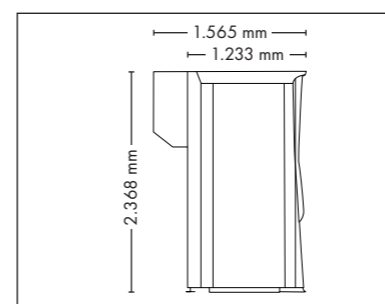

UNIT DIMENSIONS

Closed (length x width x height)
2.330 mm x 1.610 mm x 1.480 mm

Open (length x width x height)
2.330 mm x 1.440 mm x 1.800 mm

COLOR

STANDARD

OPTIONAL FEATURES

1.290,- **1.790,-** **1.425,-** **995,-**
30 x (face, décolleté)

4800

UNIT DIMENSIONS

Closed (length x width x height)
2.330 mm x 1.580 mm x 1.370 mm

Open (length x width x height)
2.330 mm x 1.440 mm x 1.710 mm

STANDARD

UV COMPONENTS AND PERFORMANCE

Price excl. VAT in Euro

Price excl. VAT in Euro

pureENERGY 5.0

23.585,-

Lamps 52 x pureSunlight lamps (200 cm)

180 W

Nominal power 9 kW

UNIT DIMENSIONS

Closed (length x width x height)
1.395 mm x 1.233 mm x 2.368 mm

Open (length x width x height)
1.395 mm x 1.843 mm x 2.368 mm

STANDARD

OPTIONAL FEATURES

1.425,- 5.595,-

SOUND SYSTEM

1.345,-

ACCESSOIRES

Price excl. VAT in Euro