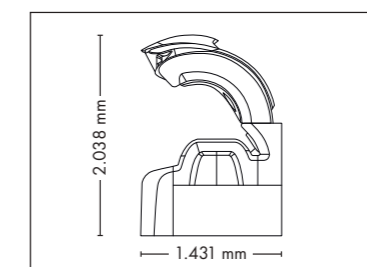

Nominal power min. 11,1 kW / max. 12,5 kW (with AC)

UNIT DIMENSIONS

Closed (length x width x height)
2.397 mm x 1.502 mm x 1.597 mm

Open (length x width x height)
2.397 mm x 1.502 mm x 1.998 mm

COLOR

NEW TECHNOLOGY

Nominal power min. 13,2 kW / max. 14,6 kW (with AC)

Colors are available for all UV-configurations

UNIT DIMENSIONS

Closed (length x width x height)
2.397 mm x 1.502 mm x 1.597 mm

Open (length x width x height)
2.397 mm x 1.502 mm x 1.998 mm

UNIT DIMENSIONS

Closed (length x width x height)
2.384 mm x 1.603 mm x 1.539 mm

Open (length x width x height)
2.384 mm x 1.431 mm x 2.038 mm

STANDARD

STANDARD

ACCESSOIRES

Price excl. VAT in Euro

• Exhaust air duct	440,-
• Exhaust air hose (Ø 300 mm, white, length 3 m, 2 hose clamps)	145,-
• Thermostatic cabin temperature controlling	280,-
• megaTimer	350,-