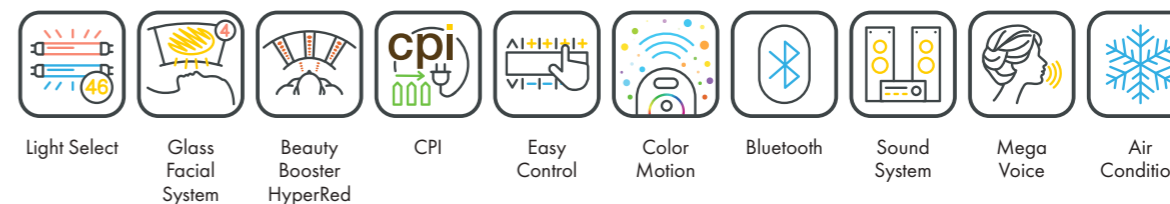

FULLY EQUIPED

UNIT DIMENSIONS

Closed (length x width x height)
2.384 mm x 1.603 mm x 1.539 mm

Open (length x width x height)
2.384 mm x 1.431 mm x 2.038 mm

STANDARD

OPTIONAL FEATURES

1.625,- 2.475,- 420,-

WELLNESS PACKAGE