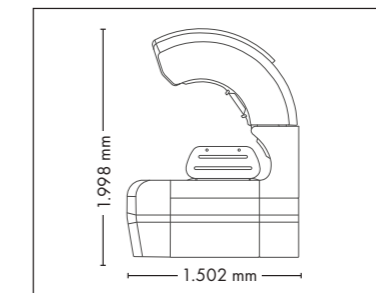

Nominal power min. 11,1 kW / max. 12,5 kW (with AC)

UNIT DIMENSIONS

Closed (length x width x height)
2.397 mm x 1.502 mm x 1.597 mm

Open (length x width x height)
2.397 mm x 1.502 mm x 1.998 mm

COLOR

NEW TECHNOLOGY