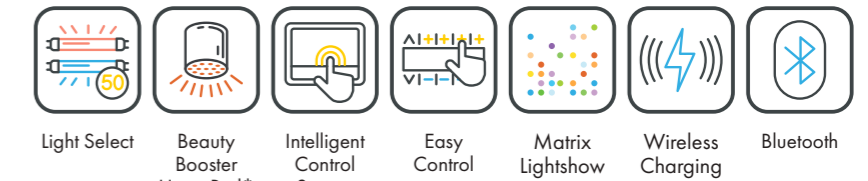

Nominal power min. 11,1 kW / max. 12,5 kW (with AC)

UNIT DIMENSIONS

Closed (length x width x height)
2.397 mm x 1.502 mm x 1.597 mm

Open (length x width x height)
2.397 mm x 1.502 mm x 1.998 mm

COLOR

NEW TECHNOLOGY

SunSphere Facials*
SunSphere Shoulders
Video Player

STANDARD

Light Select
Beauty Booster HyperRed*
Intelligent Control System
Easy Control
Matrix Lightshow
Wireless Charging
Bluetooth

STANDARD

Sound System
Mega Voice
Air Condition
Aqua Cool
Aroma