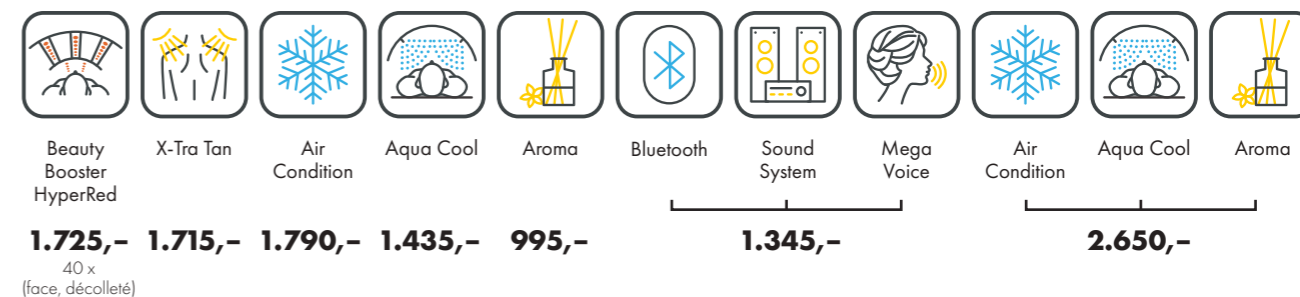

Nominal power min. 13,2 kW / max. 14,6 kW (with AC)

Colors are available for all UV-configurations

UNIT DIMENSIONS

Closed (length x width x height)
2.397 mm x 1.502 mm x 1.597 mm

Open (length x width x height)
2.397 mm x 1.502 mm x 1.998 mm

6800 ALPHA SMARTSUN

UV COMPONENTS AND PERFORMANCE

	electronic Power	Price excl. VAT in Euro	cpi energy
6800 alpha smartSun		34.585,-	36.025,-
Canopy	26 x smartSunlight lamps (180 cm) 4 x pureFacials		max. 160 W max. 500 W
Bench	20 x smartSunlight lamps (190 cm)		max. 180 W
Nominal power	14 kW (with AC)		

FULLY EQUIPED

UNIT DIMENSIONS

Closed (length x width x height)
2.384 mm x 1.430 mm x 1.534 mm

Open (length x width x height)
2.384 mm x 1.430 mm x 1.942 mm

STANDARD

OPTIONAL FEATURES

SOUND SYSTEM

POWER PACKAGE